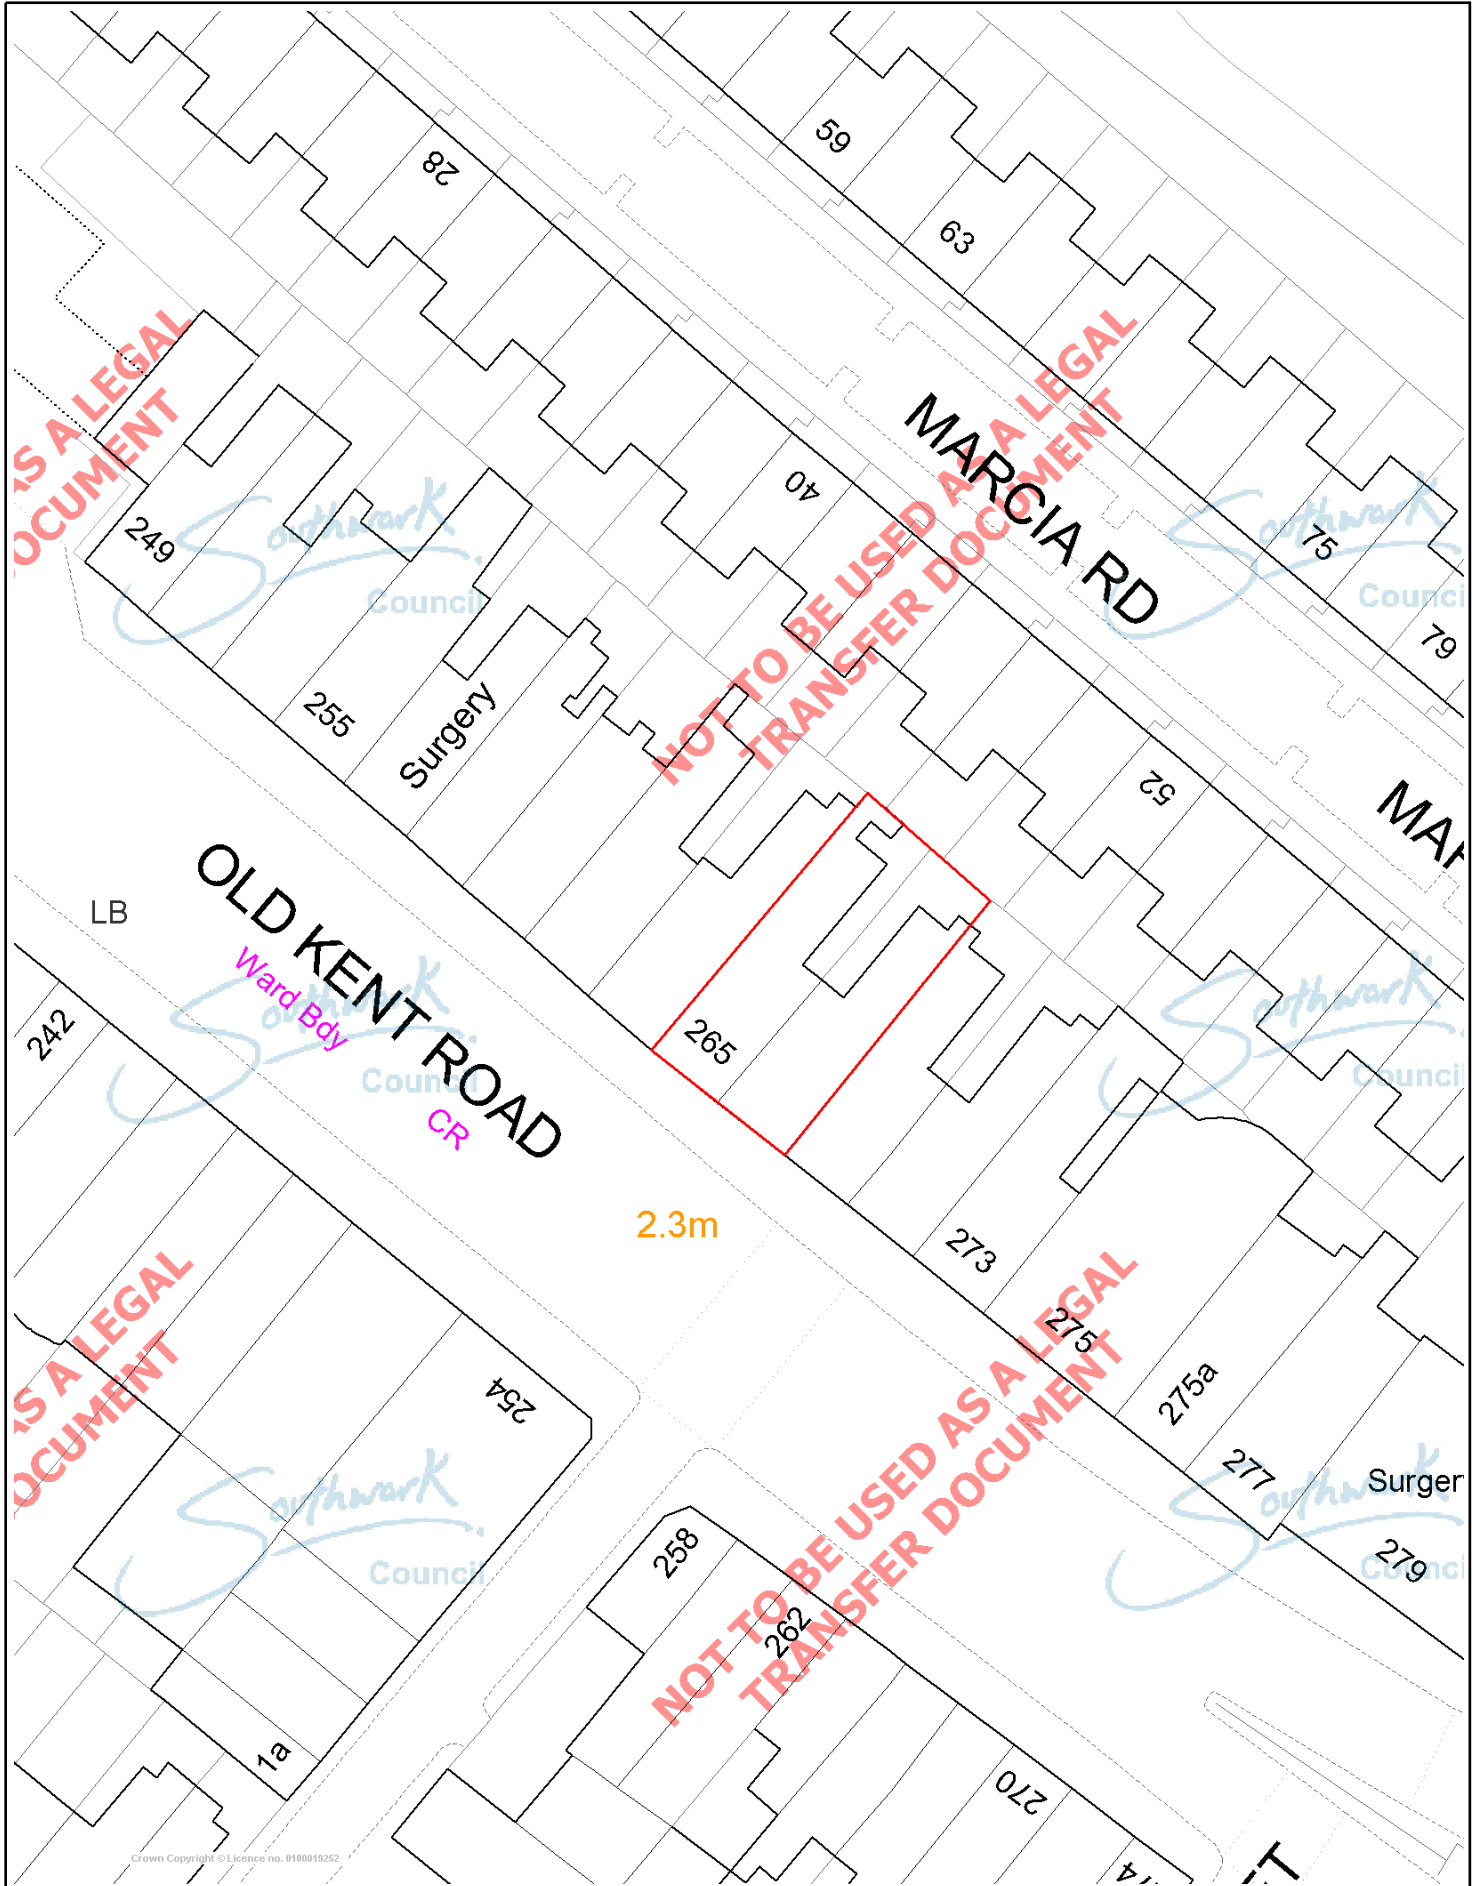

# 265-267 Old Kent Road

Crown Copyright © Licence no. 0100019252

© Crown Copyright. All rights reserved.  
London Borough of Southwark.  
OS Licence LA08654196. 2003.

This site plan supplied by the London Borough of Southwark is for Planning and Building Control purposes only.

Scale 1/500  
Date 26/7/2007

Southwark Council